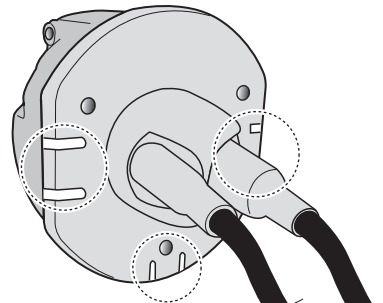

! INFO !

Do not charge the battery of the towing vehicle and/or towed vehicle directly via the socket.

User guide

SPARE PARTS

www.ecs-electronicsuk.co.uk

Partnr.: FR-019-BEU

User Guide

**FORD CONNECT VAN SWB/LWB
RHD (inc. TOURNEO) 2002-**

SOCKET CONNECTION

DIN/ISO 1724								
	1/L	2	3/31	4/R	5/58-R	6/54	7/58-L	8
Pmax	21W	2x21W		21W	52W	3x21W	52W	
Colour	Yellow	Blue	White	Green	Brown	Red	Black	Grey

In a coupled trailer with working fog lamp, the fog lamp of the vehicle will be switched off, if applicable.