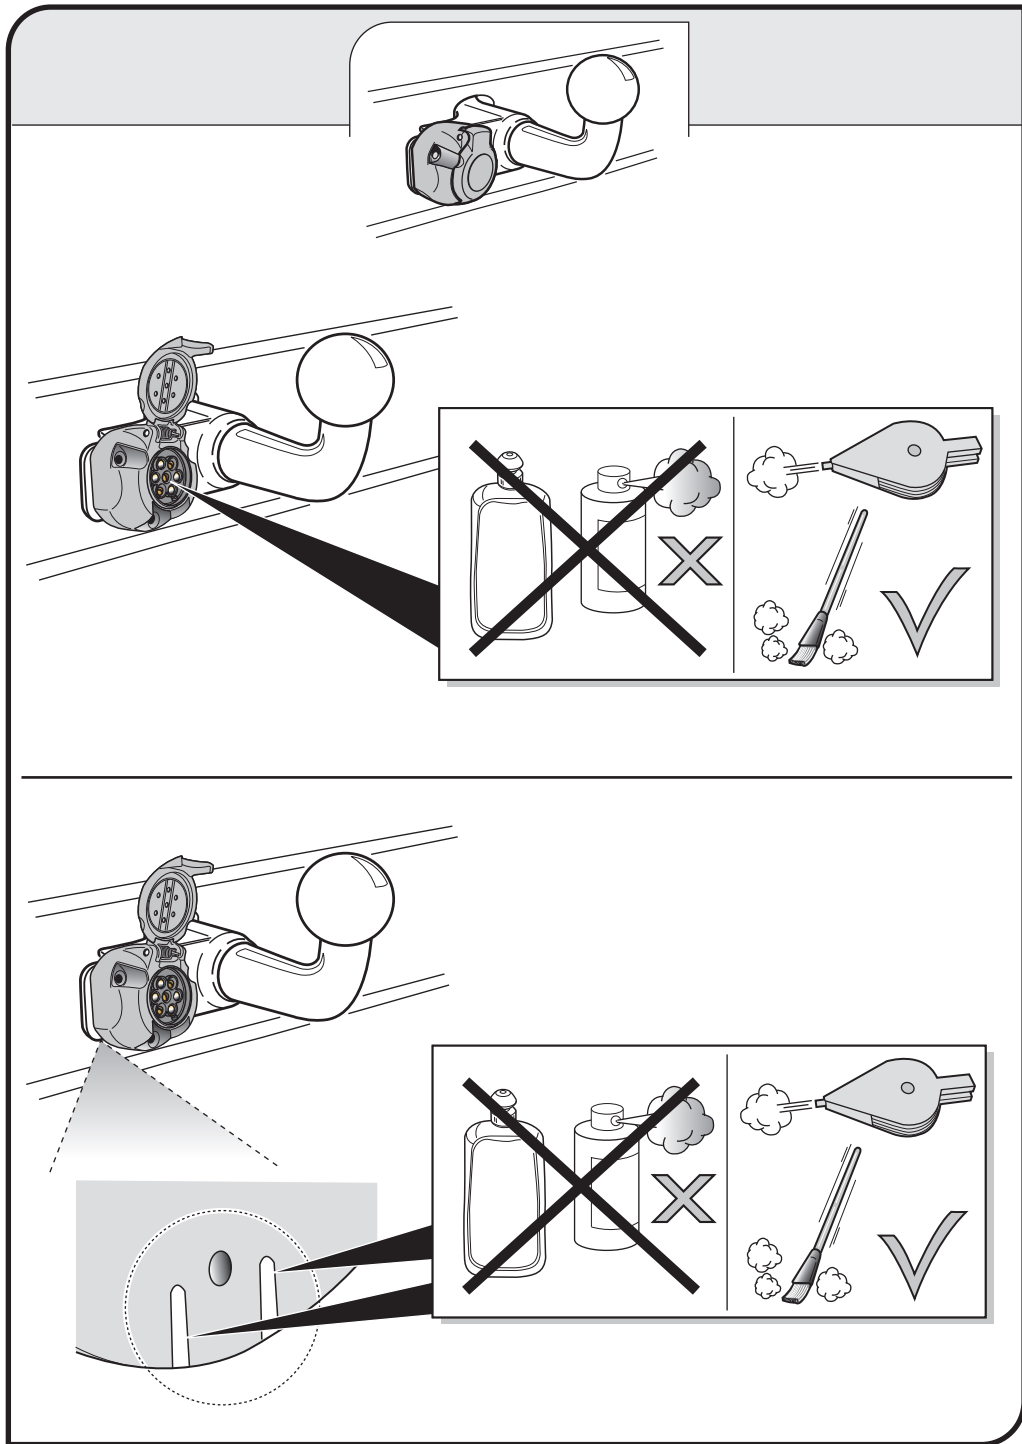

! INFO !

Do not charge the battery of the towing vehicle and/or towed vehicle directly via the socket.

User guide

SPARE PARTS

www.ecs-electronicsuk.co.uk

Partnr.: FR-019-BEU

User Guide

**FORD CONNECT VAN SWB/LWB
RHD (inc. TOURNEO) 2002-**

The flashing lights on the trailer are monitored. If one of the indicators of the trailer breaks down, a buzzer will be audible and/or a visual signal will be visible on the dashboard. Check the flashing lights on the trailer.