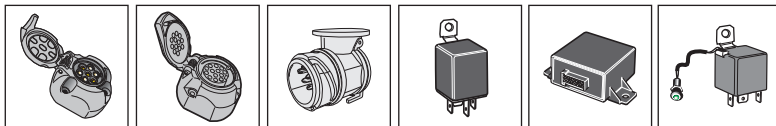

! INFO !

Do not charge the battery of the towing vehicle and/or towed vehicle directly via the socket.

User guide

SPARE PARTS

www.ecs-electronicsuk.co.uk

Partnr.: FR-019-BEU

User Guide

**FORD CONNECT VAN SWB/LWB
RHD (inc. TOURNEO) 2002-**

SOCKET CONNECTION

DIN/ISO 1724								
	1/L	2	3/31	4/R	5/58-R	6/54	7/58-L	8
Pmax	21W	2x21W		21W	52W	3x21W	52W	
Colour	Yellow	Blue	White	Green	Brown	Red	Black	Grey

In a coupled trailer with working fog lamp, the fog lamp of the vehicle will be switched off, if applicable.

The flashing lights on the trailer are monitored. If one of the indicators of the trailer breaks down, a buzzer will be audible and/or a visual signal will be visible on the dashboard. Check the flashing lights on the trailer.