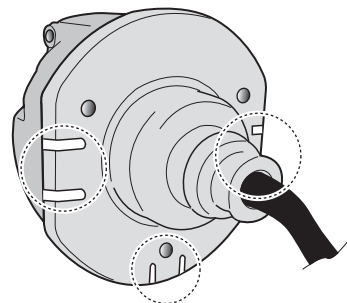

! INFO !

Do not charge the battery of the towing vehicle and/or towed vehicle directly via the socket.

User guide

SPARE PARTS

www.ecs-electronicsuk.co.uk

Partnr.: FR-019-BEU

User Guide

**FORD CONNECT VAN SWB/LWB
RHD (inc. TOURNEO) 2002-**

SOCKET CONNECTION

DIN/ISO 1724								
	1/L	2	3/31	4/R	5/58-R	6/54	7/58-L	8
Pmax	21W	2x21W		21W	52W	3x21W	52W	
Colour	Yellow	Blue	White	Green	Brown	Red	Black	Grey

In a coupled trailer with working fog lamp, the fog lamp of the vehicle will be switched off, if applicable.